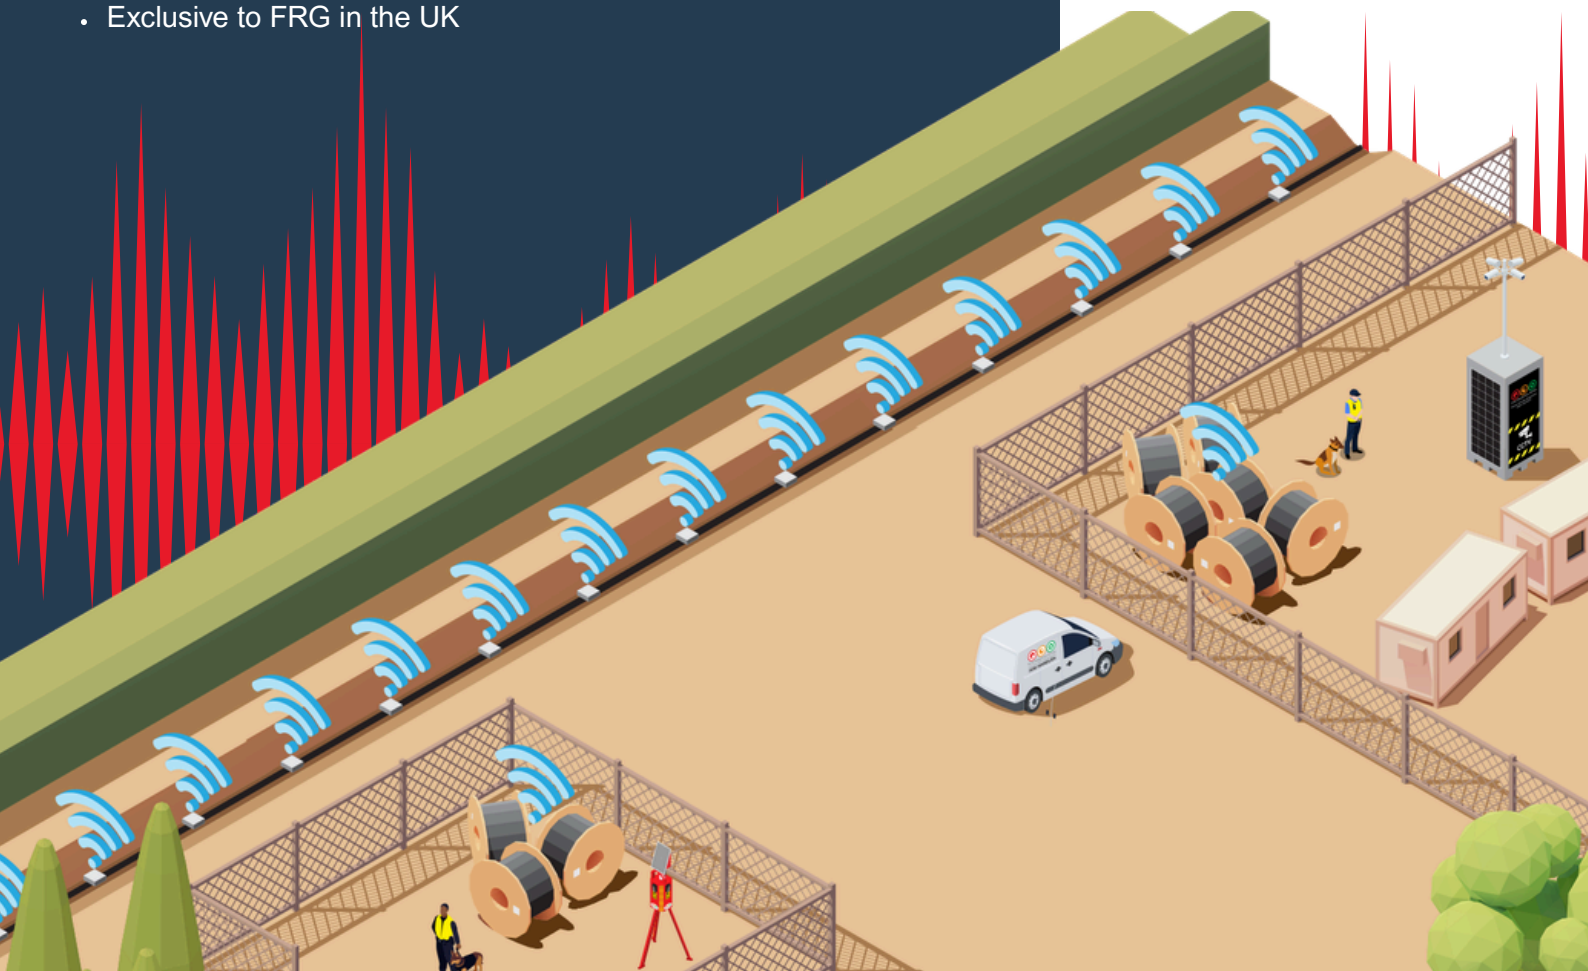

DETECT

REACT

RECOVER