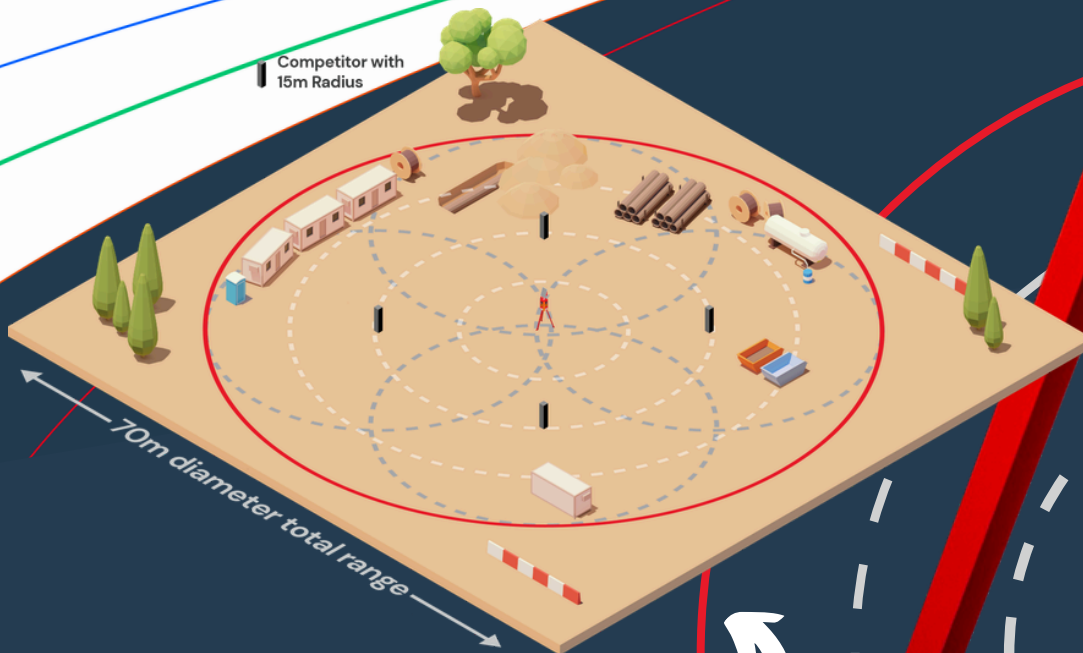

MOBILE PERIMETER INTRUDER DETECTION

FRG DETECTPLUS M-PIDS

The DetectPlus M-PIDS (Mobile Perimeter Intruder Detection System) redefines temporary site security with its seamless fusion of cutting-edge wireless detection technology and FRG's crime deterrence expertise.

Designed specifically for construction and infrastructure projects of any scale across the UK, the DetectPlus M-PIDS ensures heightened security while delivering **substantial cost savings** compared to traditional CCTV towers.

- 70m total range - omnidirectional surveillance
- Wireless - solar and battery powered
- Enhanced HD imagery - day & night
- AI analytics - false alarm filtering
- Optimum sensor height
- Rapid deployment
- Striking visual deterrent - 2.3m tall
- Mobile & scalable
- Tamper-proof
- 24/7 monitoring by FRG NSI Gold Control Room

A single M-PIDS unit can often achieve the effective range of up to four competitor units with shorter range.