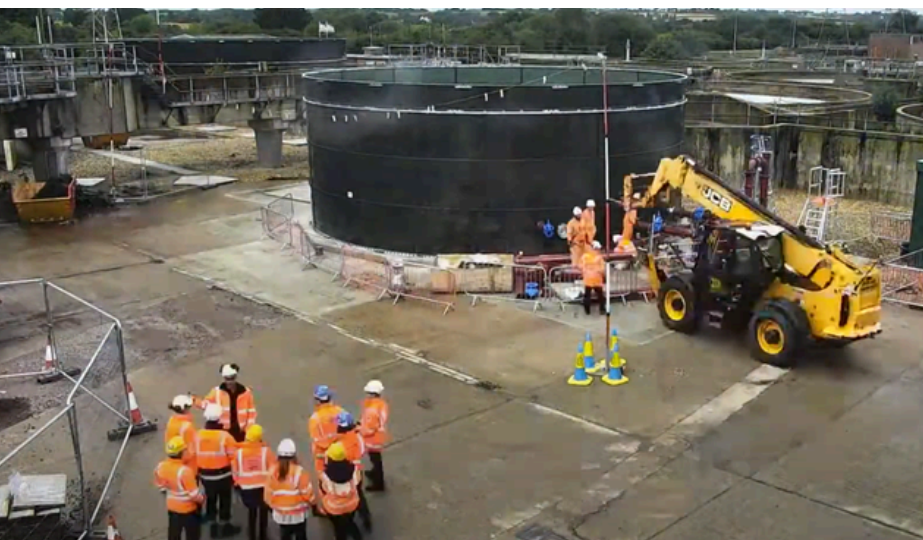

TECHNOLOGY SOLUTIONS

We leverage advanced technology to enhance the security of construction sites. Our innovative solutions provide comprehensive monitoring and rapid response, ensuring that your site is protected around the clock.

CCTV INSTALLATIONS

FRG SMARTSITE HD PRO

Using simple configurations our temporary SmartSite HD CCTV systems can be up and running fast to quickly secure your construction site from potential threat and increase the safety and security of your project.

With a 30m detection range, water and dust resistance and excellent low light performance, you are guaranteed clear and precise HD imagery 24/7.

You can access live camera feeds from your PC and mobile devices while static DVR's record footage to aid incident handling and prosecution. For peace of mind around the clock, we can provide out of hours remote monitoring from the FRG Central Control Room.

- Simple configurations or bespoke, integrated systems
- Clear HD images
- 30m detection range
- Advanced video analytics
- Night vision capabilities
- Thermal and time lapse options
- Wireless options available

NSI NACOSS GOLD

NSI NACOSS Gold is the premier electronic security systems scheme designed for companies who meet the industry's highest technical standards and maintain a commitment to continual improvement.

NACOSS Gold is a sign of trust, quality, and professionalism, ensuring complete peace of mind.