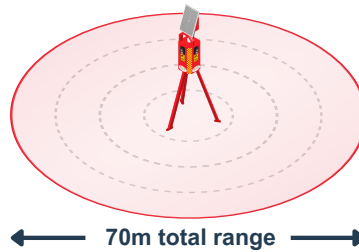

MOBILE PERIMETER INTRUDER DETECTION

FRG DETECTPLUS M-PIDS

The DetectPlus M-PIDS (Mobile Perimeter Intruder Detection System) redefines temporary site security with its seamless fusion of cutting-edge wireless detection technology and FRG's crime deterrence expertise.

Designed specifically for construction and infrastructure projects of any scale across the UK, the DetectPlus M-PIDS ensures heightened security while delivering **substantial cost savings** compared to traditional CCTV towers.

- 70m total range - omnidirectional surveillance
- Wireless - solar and battery powered
- Enhanced HD imagery - day & night
- AI analytics - false alarm filtering
- Optimum sensor height
- Rapid deployment
- Striking visual deterrent - 2.3m tall
- Mobile & scalable
- Tamper-proof
- 24/7 monitoring by FRG NSI Gold Control Room

A single M-PIDS unit can often achieve the effective range of up to four competitor units with shorter range.