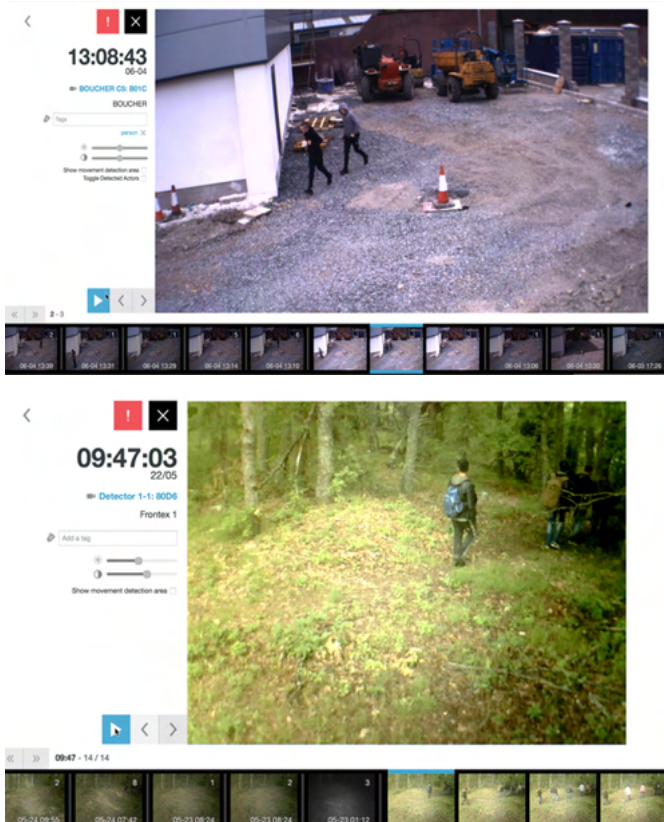

Advanced wireless intruder detection with intelligent analytics

Our advanced Intruder Detection system, FRG DetectPlus, has built in analytics software, superior night vision and an increased incident detection range of 35m, both day and night.

FRG DetectPlus uses advanced technology to alert only when the threat is real. The system's innovative algorithm distinguishes between movements of humans and other environmental elements, delivering photo proof of potential threat every time to reduce the instance of false alarms.

With the built-in ability to create its own mesh network, FRG DetectPlus units can quickly link to provide full protection and the intuitive user platform enables multiple cameras, monitoring hundreds of different sites, without the need for constant supervision.

KEY FEATURES

- Easy & quick to install
- Completely wireless
- 400 day battery life
- Extended 35m detection range, day & night
- Alerts only when the threat is real
- Eliminates false alarms
- Creates own mesh network
- Anti-tamper/theft alarms
- Easy to hide, easy to move, easy to service
- Fully weatherproof & operational -35° to 55°C