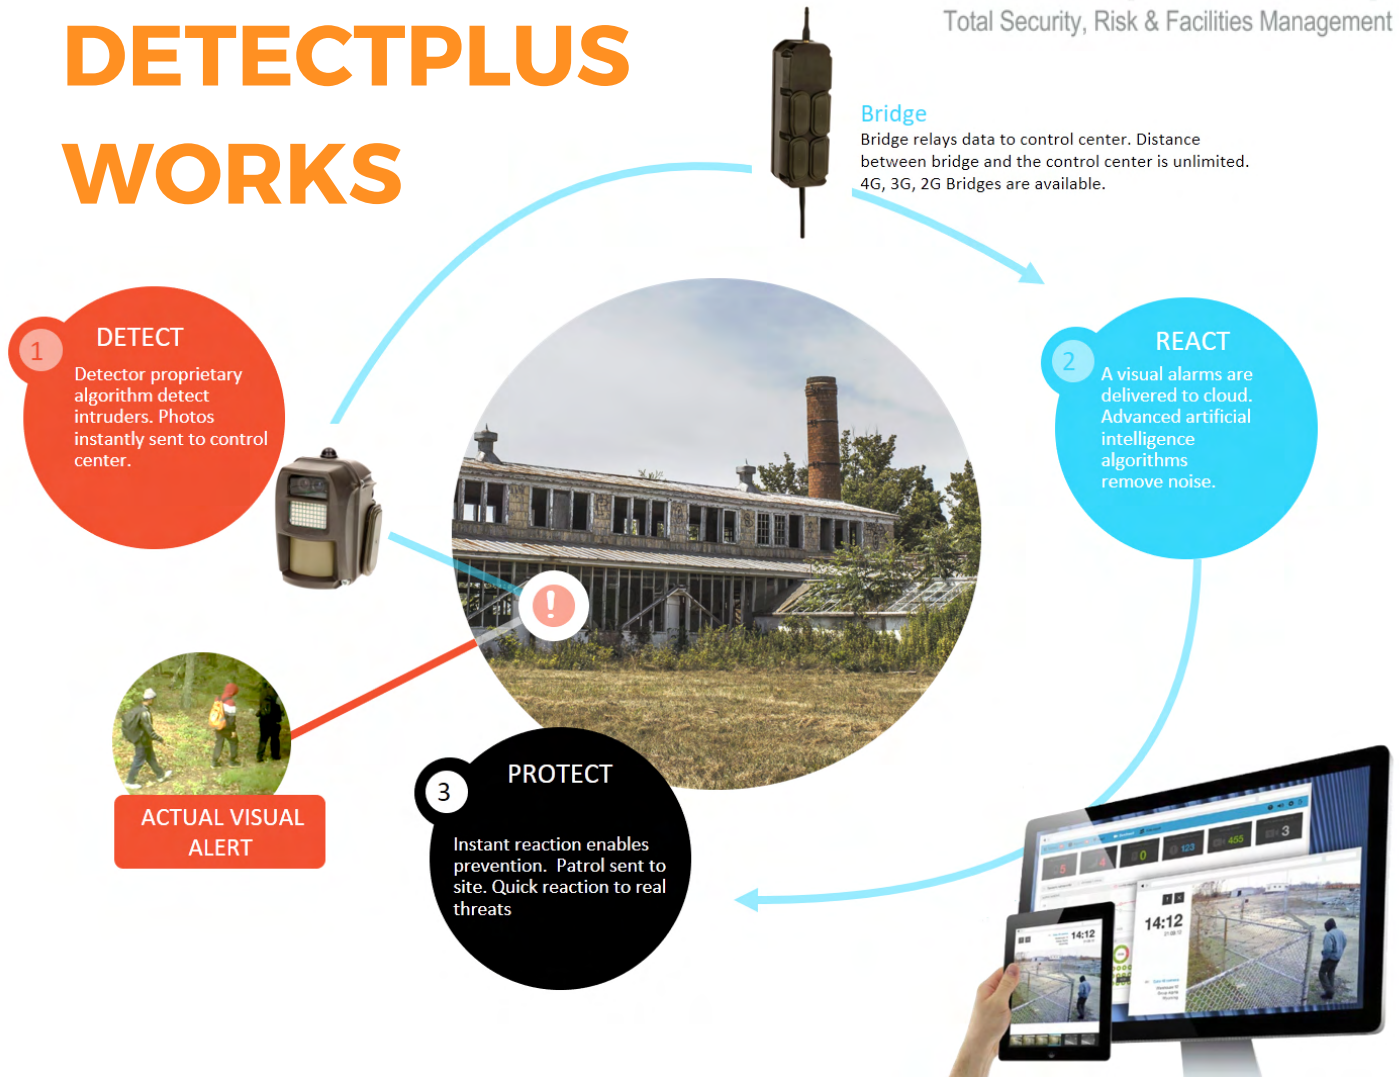

HOW FRG DETECTPLUS WORKS