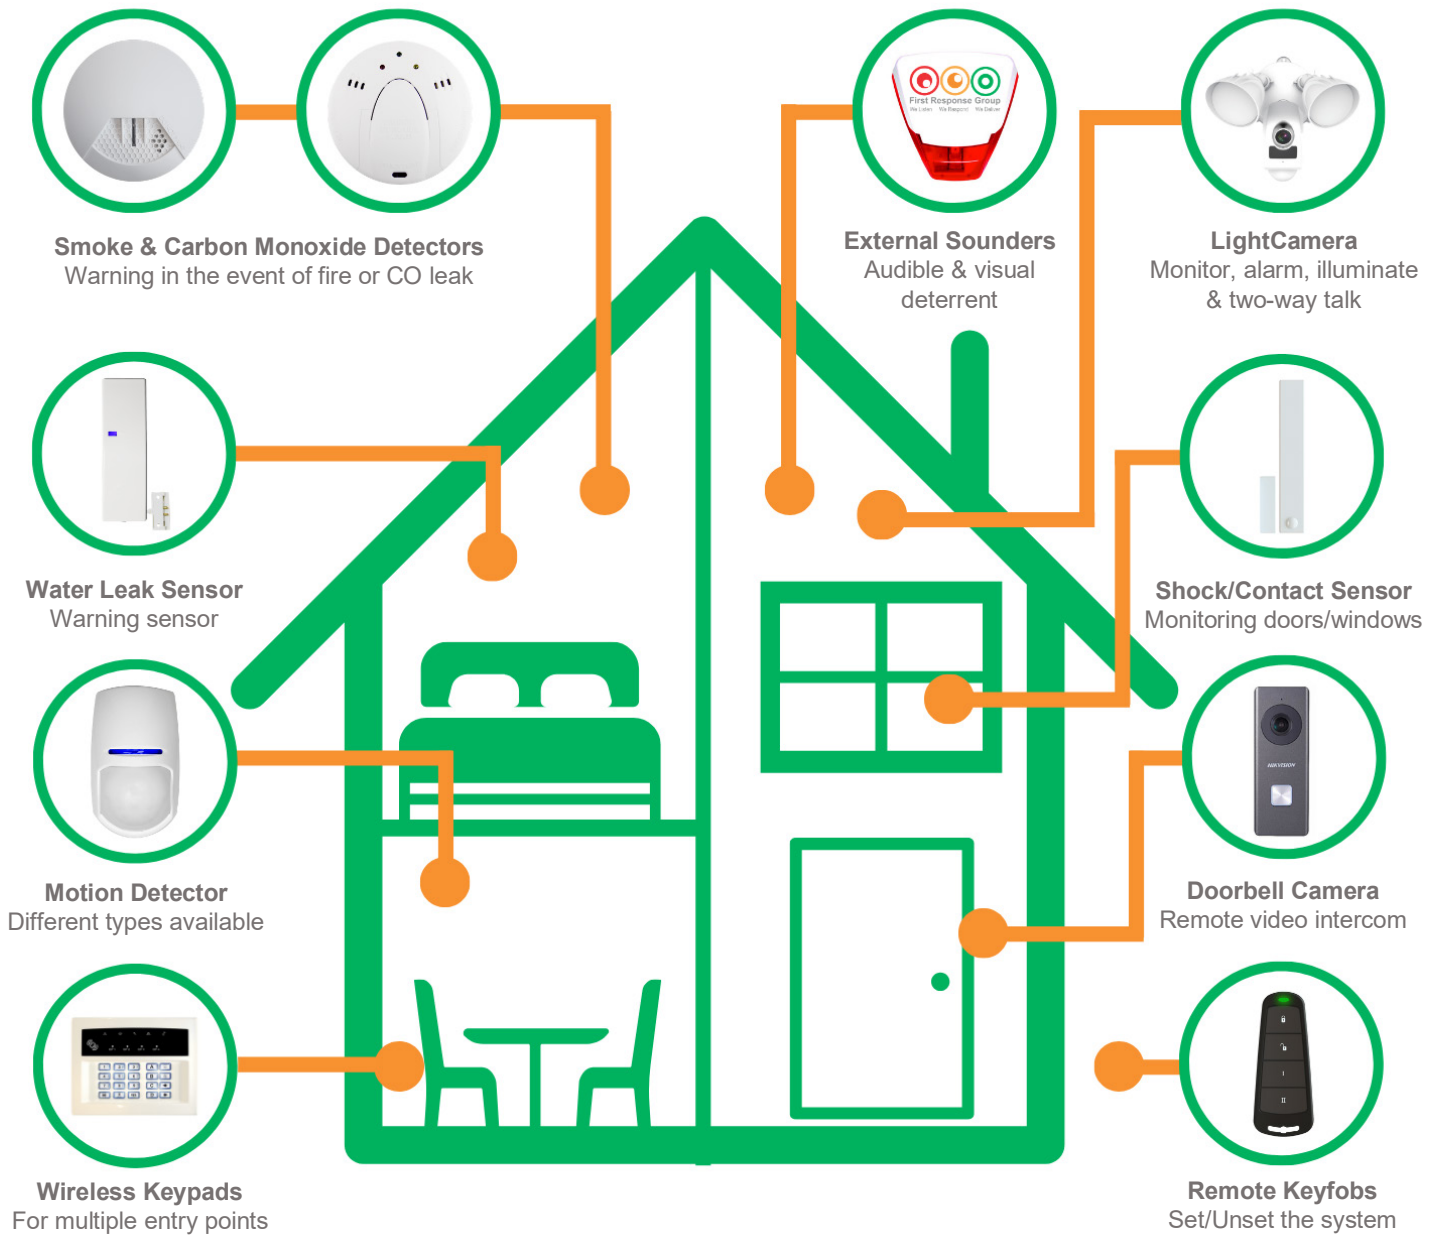

### INSTALLATION

- Your new home security system will be professionally installed by skilled engineers
- The engineers will show you how to use the system & configure the mobile app on your device

### MAINTENANCE

- To keep your system in full working order our engineers will visit once a year to check all components & make sure it is functioning to your exact requirements

# Protecting your home and family

No matter the size of your property, our scalable solutions provide the security you need in every corner of your home.

The system control panel can sync with up to 64 wireless and a further 34 wired devices, including pet tolerant motion detectors, shock sensors and life safety devices, all of which can be connected and accessed from anywhere in the world using the ProControl+ app on your device.

## System components available for your home