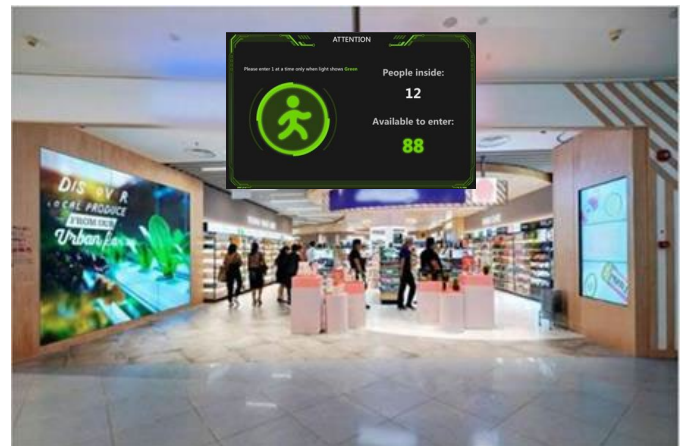

# PEOPLE FLOW CONTROL SOLUTION

**A simple, innovative solution to help manage social distancing in your business.**

FRG People Flow Control uses the latest technology to monitor and restrict the flow of people through your premises whilst social distancing measures are in place.

## FRG People Flow Control

- Advanced AI cameras count the number of people in a defined area
- Real time display at entrances show number of people inside
- Traffic light system controls when it is safe to enter
- Single or Multi entrance/exit packages
- Flexible installation & easy to install