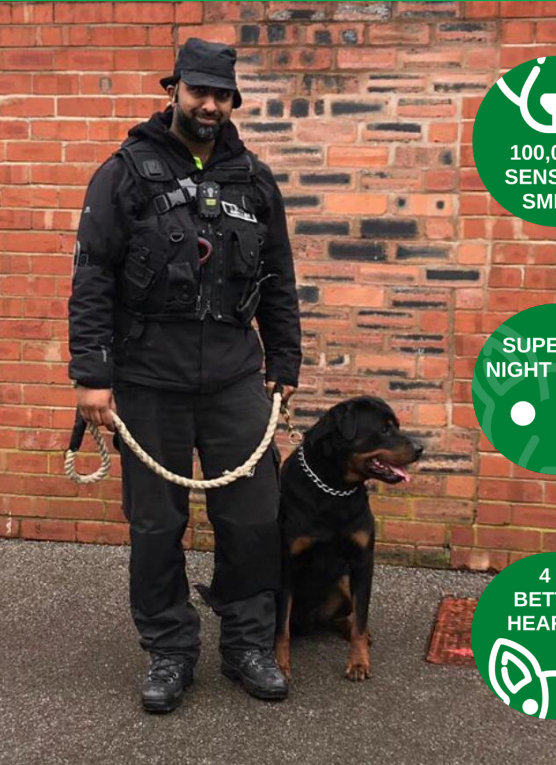

## Why choose a canine security team?

A single dog & handler team provides a more effective security solution than several static security officers, making it the ideal solution to supplement or replace traditional guarding arrangements.